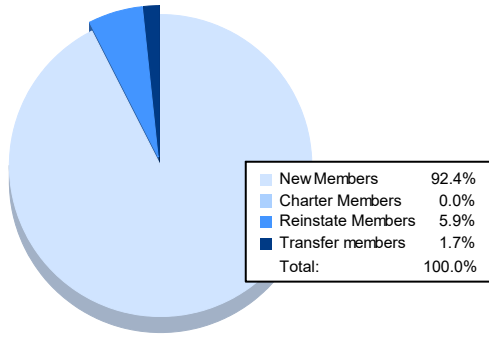

Year	New Clubs	Dropped Clubs	Gain/ Loss Clubs	New Members	Charter Members	Reinstate Members	Transfer Members	Total Member Added	Total Members Dropped	Gain/ Loss Members
2017-2018	0	1	-1	123	0	6	2	131	212	-81
2018-2019	0	0	0	65	0	4	16	85	156	-71
2019-2020	0	1	-1	74	0	1	3	78	131	-53
2020-2021	0	2	-2	62	0	6	13	81	155	-74
2021-2022	0	0	0	109	0	7	2	118	119	-1
<b>Average</b>	<b>0</b>	<b>1</b>	<b>-1</b>	<b>87</b>	<b>0</b>	<b>5</b>	<b>7</b>	<b>99</b>	<b>155</b>	<b>-56</b>

### Membership Composition June 2022 Cumulative