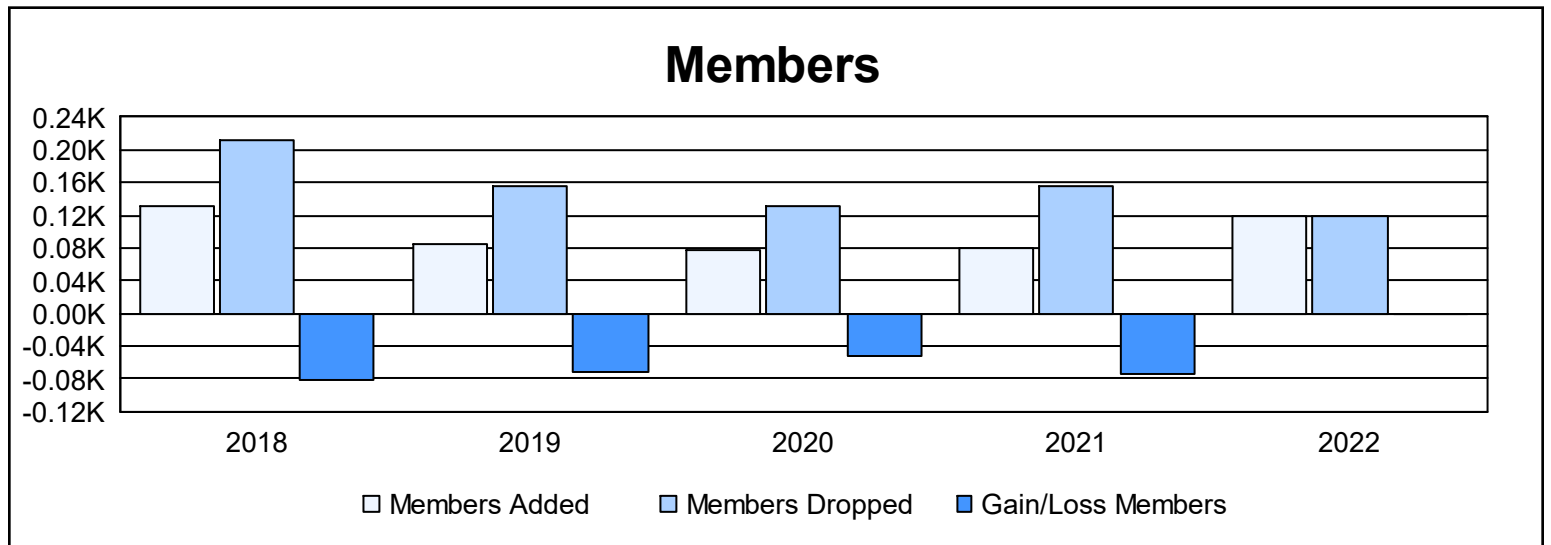

Year	New Clubs	Dropped Clubs	Gain/ Loss Clubs	New Members	Charter Members	Reinstate Members	Transfer Members	Total Member Added	Total Members Dropped	Gain/ Loss Members
2017-2018	0	1	-1	123	0	6	2	131	212	-81
2018-2019	0	0	0	65	0	4	16	85	156	-71
2019-2020	0	1	-1	74	0	1	3	78	131	-53
2020-2021	0	2	-2	62	0	6	13	81	155	-74
2021-2022	0	0	0	109	0	7	2	118	119	-1
<b>Average</b>	<b>0</b>	<b>1</b>	<b>-1</b>	<b>87</b>	<b>0</b>	<b>5</b>	<b>7</b>	<b>99</b>	<b>155</b>	<b>-56</b>

### Membership Composition June 2022 Cumulative