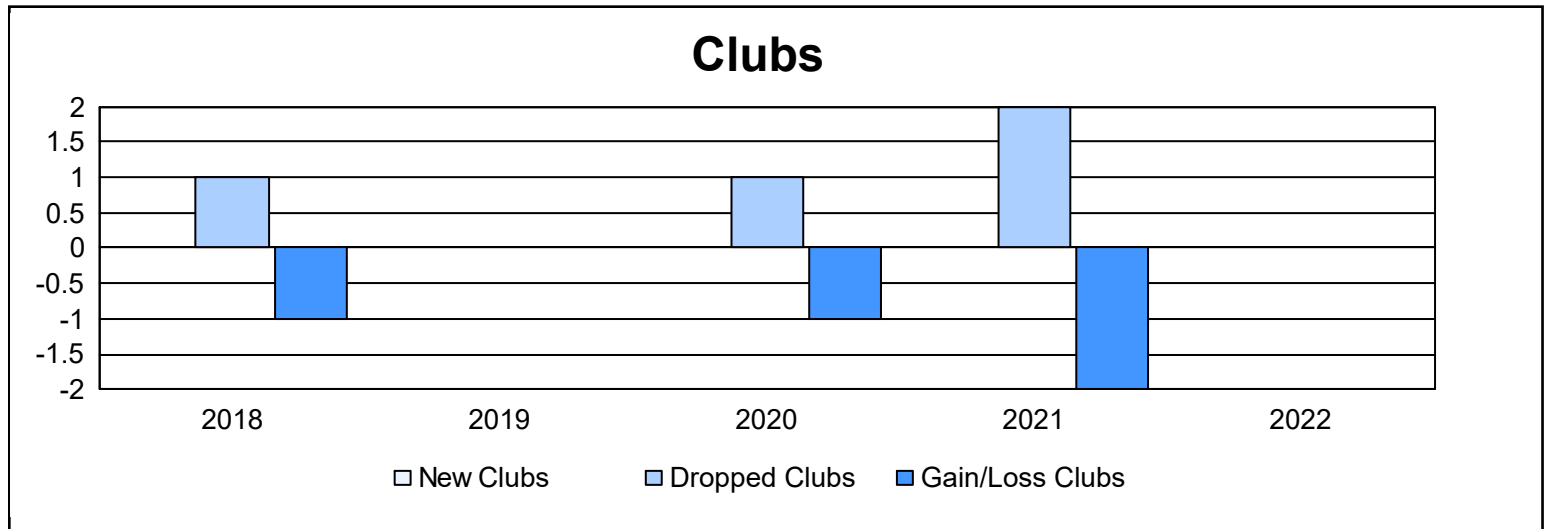

Year	New Clubs	Dropped Clubs	Gain/ Loss Clubs	New Members	Charter Members	Reinstate Members	Transfer Members	Total Member Added	Total Members Dropped	Gain/ Loss Members
2017-2018	0	1	-1	123	0	6	2	131	212	-81
2018-2019	0	0	0	65	0	4	16	85	156	-71
2019-2020	0	1	-1	74	0	1	3	78	131	-53
2020-2021	0	2	-2	62	0	6	13	81	155	-74
2021-2022	0	0	0	109	0	7	2	118	119	-1
<b>Average</b>	<b>0</b>	<b>1</b>	<b>-1</b>	<b>87</b>	<b>0</b>	<b>5</b>	<b>7</b>	<b>99</b>	<b>155</b>	<b>-56</b>

### Membership Composition June 2022 Cumulative